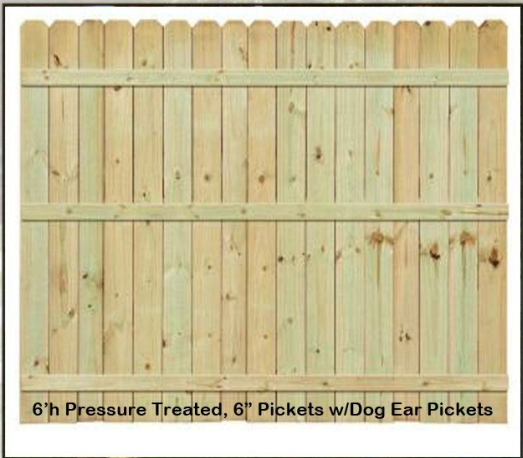

IN-STOCK QUICK DELIVERY PRIVACY FENCE

6'h Milled Spruce, 4" Pickets w/Gothic Tops

6'h Pressure Treated, 6" Pickets w/Dog Ear Pickets

6'h Cedar Lattice Top w/Tongue & Groove Pickets